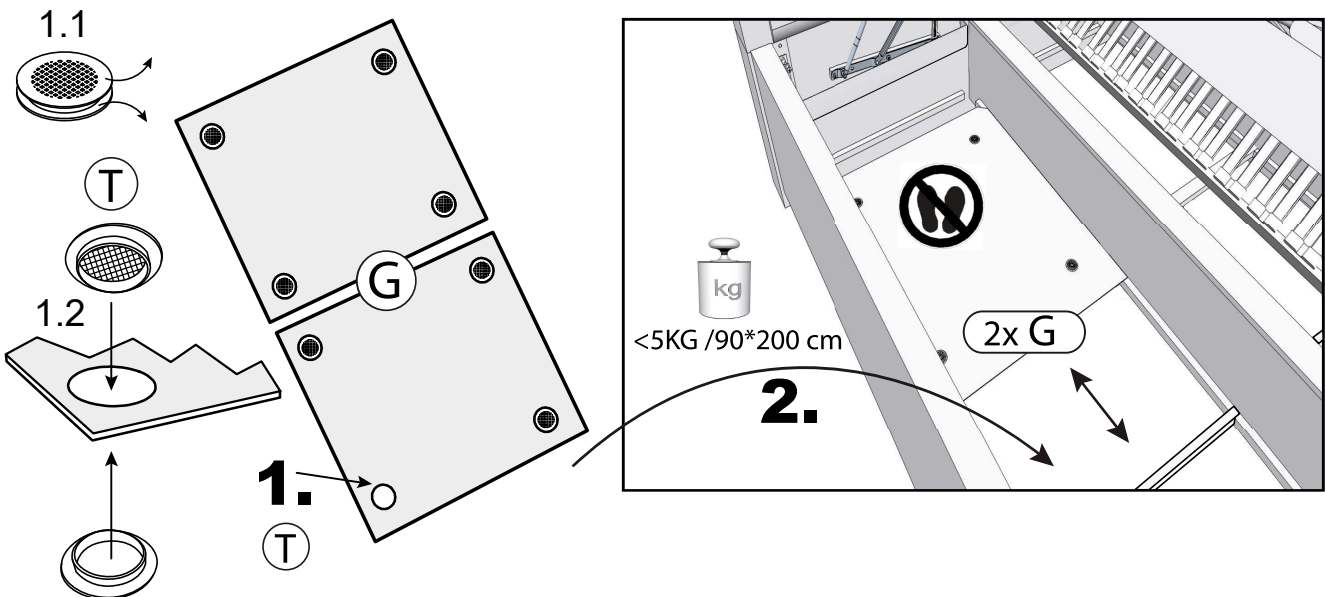

# MAGNUM by meise (B-504)

Bettkasten / storage

160 cm  
 180 cm  
 200 cm

6

7

8