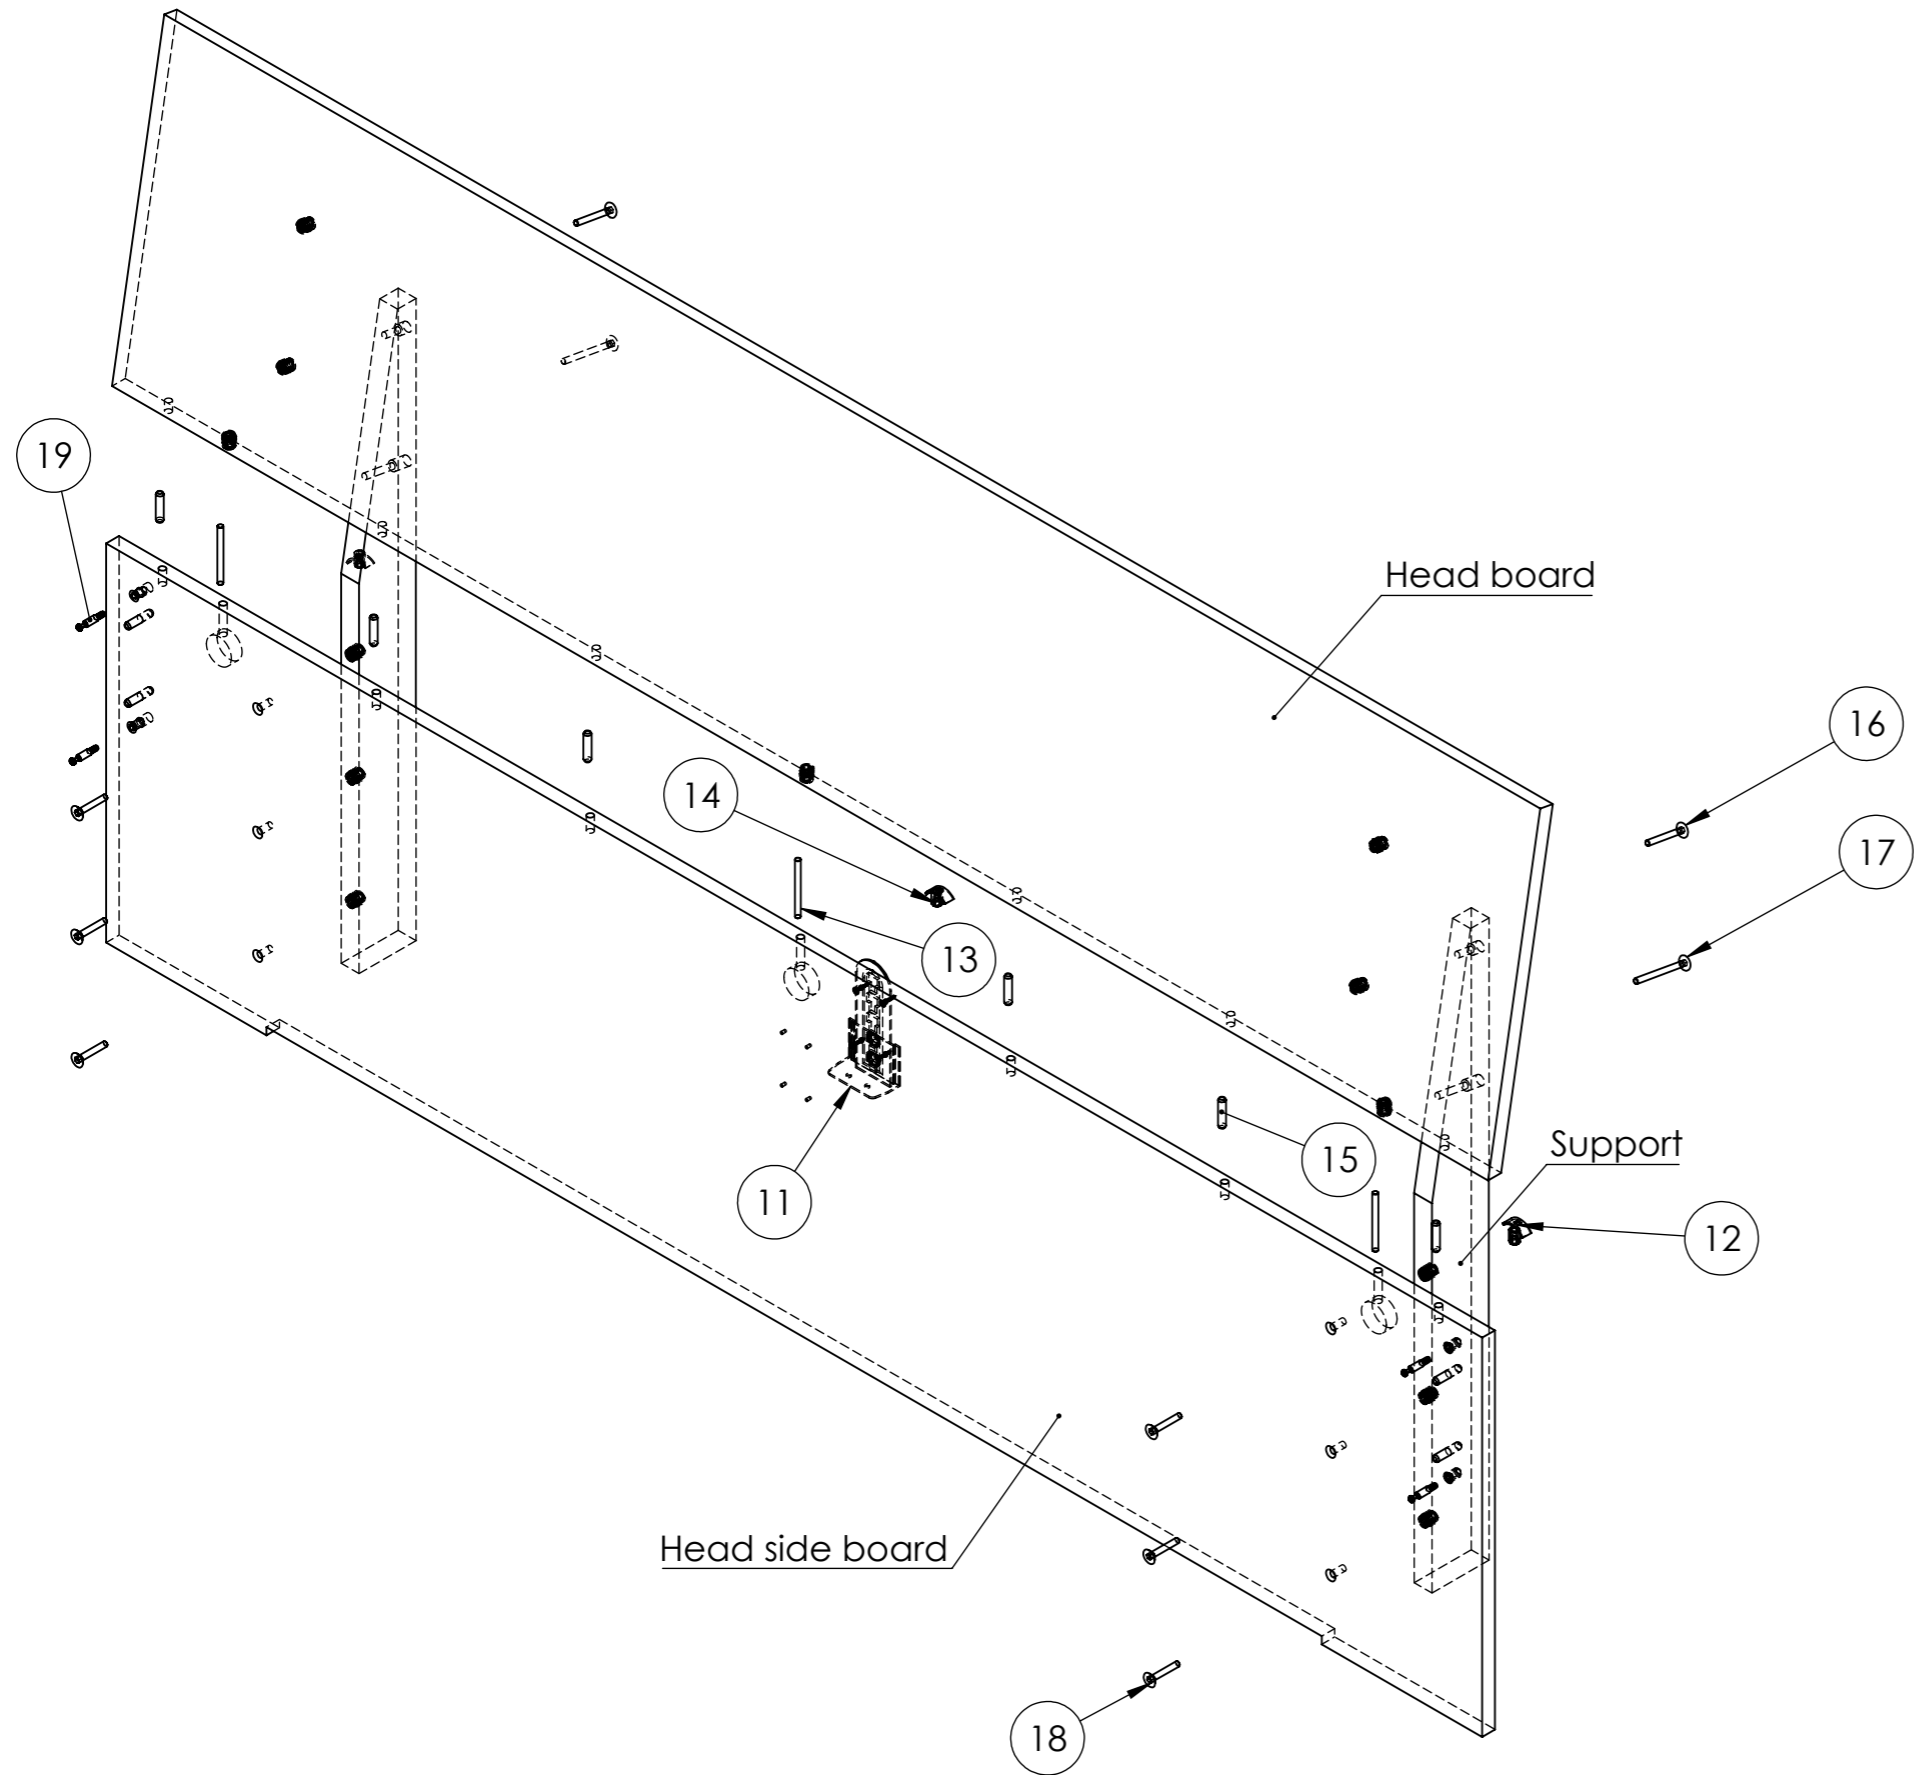

11	Hanger set	12	Luna Washer	13	Screw M6 x 70	14	Nut M6	15	Dowel $\varnothing 8$	16	Bolt M6 x 40	17	Bolt M6 70	18	Bolt M6 x 30	19	M8 x 55 Maxfix
																	
pcs	1	pcs	3	pcs	3	pcs	3	pcs	10	pcs	2	pcs	2	pcs	6	pcs	4

CL 300.KT.XX

CL 300.BS.XX

CL 300.QS.XX

4	Screw 4 x 25	5	Dowel 8 x 30	6	Connecting Bolt M8 x 55
pcs	8	pcs	8	pcs	8

1	Hanger Set	2	MaxiFix 35	3	Screw 4 x 16
pcs	7	pcs	12	pcs	28

DETAIL L
SCALE 1 : 5

CL 300

8	Square Support	9	Screw 4 x 60	10	Plastic Leg + Ext
					
pcs	1	pcs	2	pcs	1