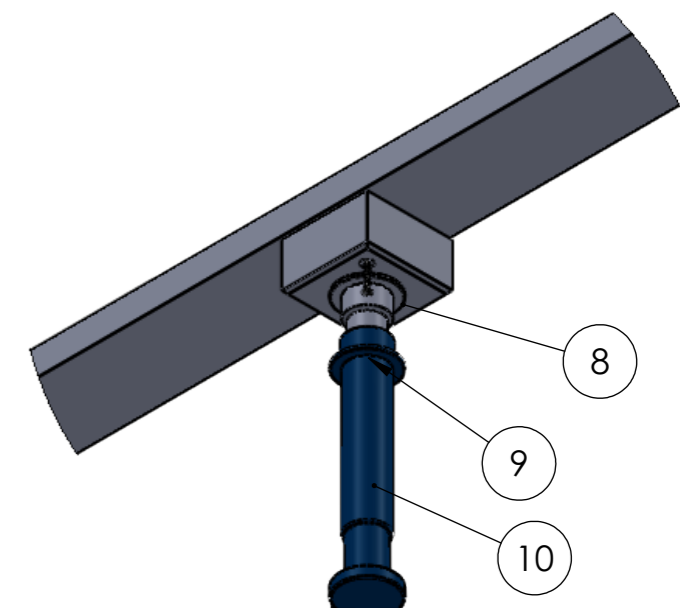

CL 300.KT.XX

CL 300.BS.XX

CL 300.QS.XX

4	Screw 4 x 25	5	Dowel 8 x 30	6	Connecting Bolt M8 x 55
pcs	8	pcs	8	pcs	8

1	Hanger Set	2	MaxiFix 35	3	Screw 4 x 16
pcs	7	pcs	12	pcs	28

DETAIL L
SCALE 1 : 5

CL 300

8	Square Support	9	Screw 4 x 60	10	Plastic Leg + Ext
					
pcs	1	pcs	2	pcs	1