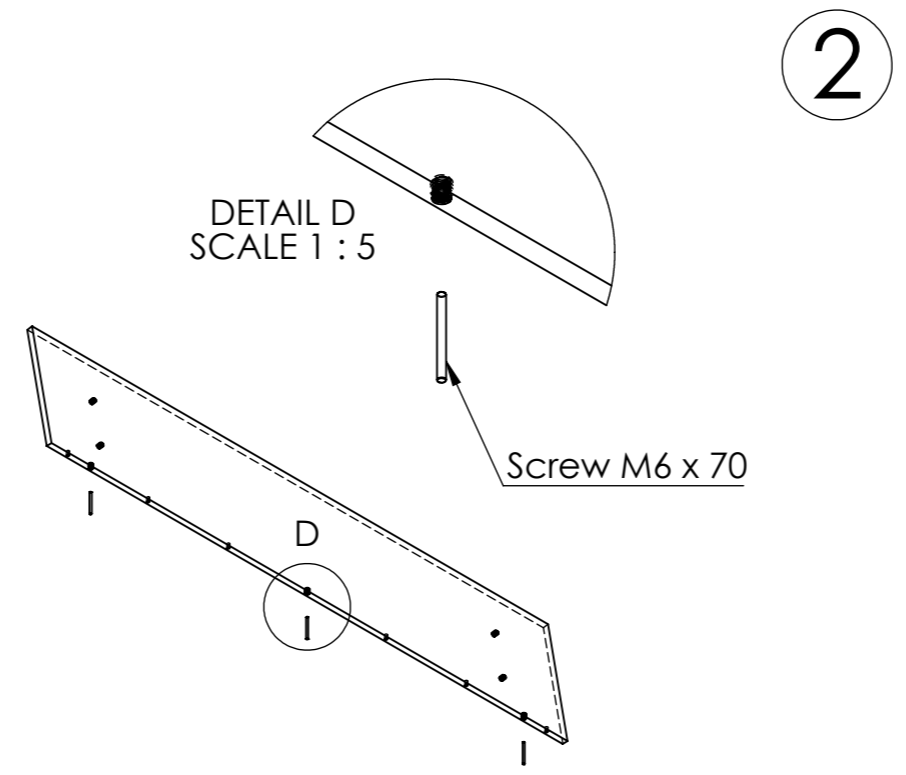

11	Hanger set	12	Luna Washer	13	Screw M6 x 70	14	Nut M6	15	Dowel $\varnothing 8$	16	Bolt M6 x 40	17	Bolt M6 70	18	Bolt M6 x 30	19	M8 x 55 Maxfix
																	
pcs	1	pcs	3	pcs	3	pcs	3	pcs	10	pcs	2	pcs	2	pcs	6	pcs	4

CL 300.KT.XX

CL 300.BS.XX

CL 300.QS.XX

4	Screw 4 x 25	5	Dowel 8 x 30	6	Connecting Bolt M8 x 55
pcs	8	pcs	8	pcs	8

1	Hanger Set	2	MaxiFix 35	3	Screw 4 x 16
pcs	7	pcs	12	pcs	28

DETAIL L
SCALE 1 : 5

CL 300

8	Square Support	9	Screw 4 x 60	10	Plastic Leg + Ext
					
pcs	1	pcs	2	pcs	1