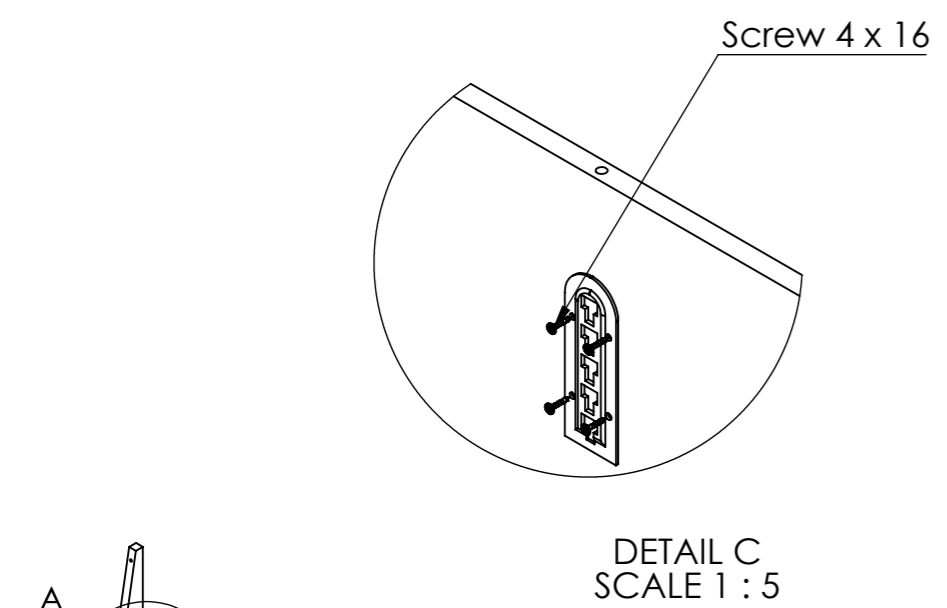

11	Hanger set	12	Luna Washer	13	Screw M6 x 70	14	Nut M6	15	Dowel $\varnothing 8$	16	Bolt M6 x 40	17	Bolt M6 70	18	Bolt M6 x 30	19	M8 x 55 Maxfix
																	
pcs	1	pcs	3	pcs	3	pcs	3	pcs	10	pcs	2	pcs	2	pcs	6	pcs	4

CL 300.KT.XX

CL 300.BS.XX

CL 300.QS.XX

4	Screw 4 x 25	5	Dowel 8 x 30	6	Connecting Bolt M8 x 55
pcs	8	pcs	8	pcs	8

1	Hanger Set	2	MaxiFix 35	3	Screw 4 x 16
pcs	7	pcs	12	pcs	28

DETAIL L
SCALE 1 : 5

CL 300

8	Square Support	9	Screw 4 x 60	10	Plastic Leg + Ext
					
pcs	1	pcs	2	pcs	1