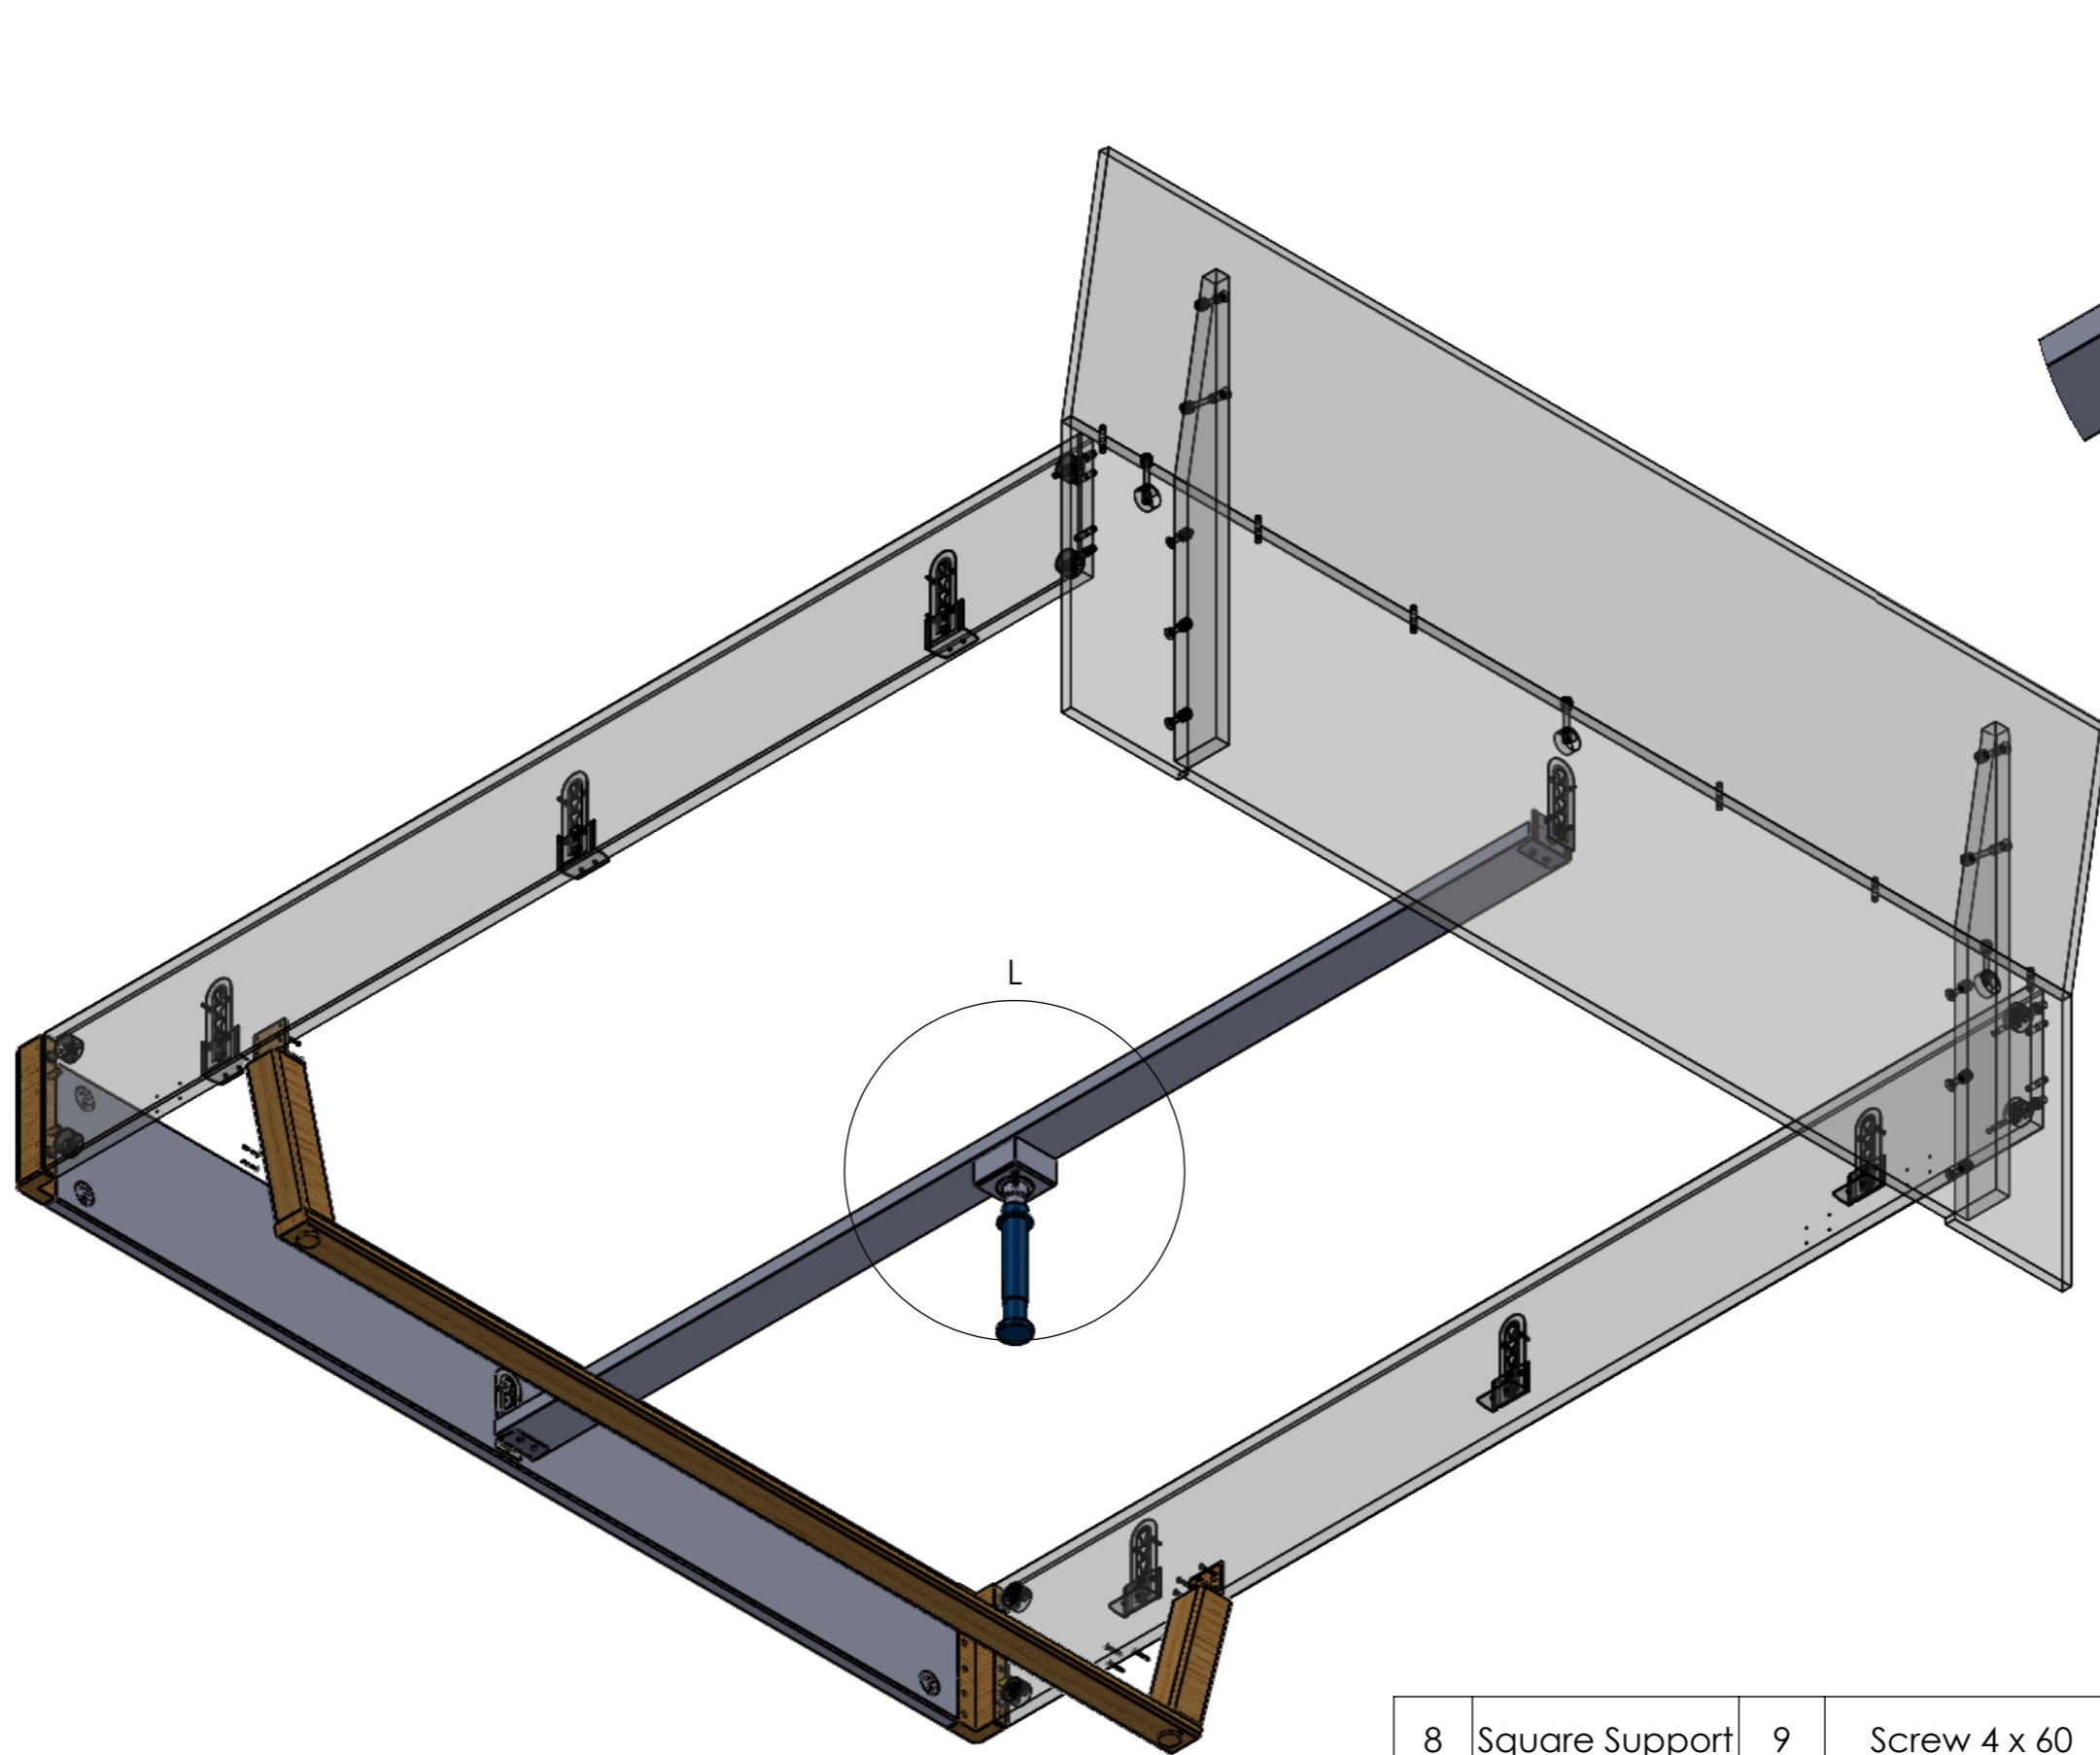

CL 300.KT.XX

CL 300.BS.XX

CL 300.QS.XX

4	Screw 4 x 25	5	Dowel 8 x 30	6	Connecting Bolt M8 x 55
pcs	8	pcs	8	pcs	8

1	Hanger Set	2	MaxiFix 35	3	Screw 4 x 16
pcs	7	pcs	12	pcs	28

DETAIL L
SCALE 1 : 5

CL 300

8	Square Support	9	Screw 4 x 60	10	Plastic Leg + Ext
					
pcs	1	pcs	2	pcs	1