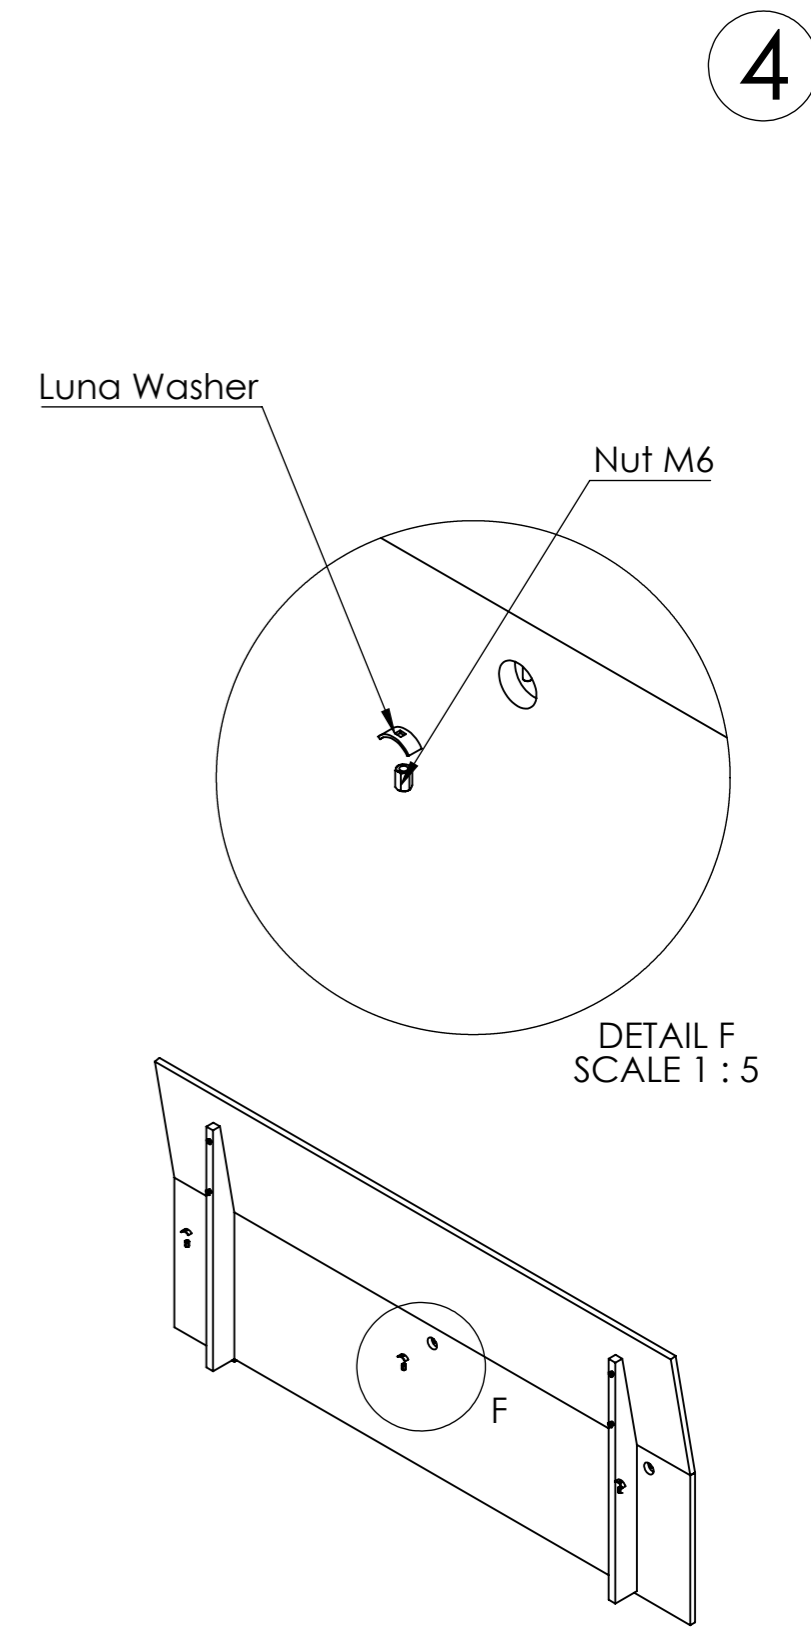

11	Hanger set	12	Luna Washer	13	Screw M6 x 70	14	Nut M6	15	Dowel $\varnothing 8$	16	Bolt M6 x 40	17	Bolt M6 70	18	Bolt M6 x 30	19	M8 x 55 Maxfix
																	
pcs	1	pcs	3	pcs	3	pcs	3	pcs	10	pcs	2	pcs	2	pcs	6	pcs	4

CL 300.KT.XX

CL 300.BS.XX

CL 300.QS.XX

4	Screw 4 x 25	5	Dowel 8 x 30	6	Connecting Bolt M8 x 55
pcs	8	pcs	8	pcs	8

1	Hanger Set	2	MaxiFix 35	3	Screw 4 x 16
pcs	7	pcs	12	pcs	28

DETAIL L
SCALE 1 : 5

CL 300

8	Square Support	9	Screw 4 x 60	10	Plastic Leg + Ext
					
pcs	1	pcs	2	pcs	1