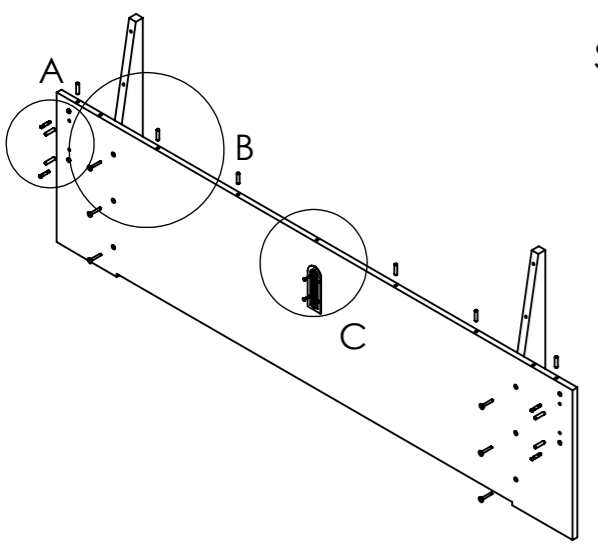

11	Hanger set	12	Luna Washer	13	Screw M6 x 70	14	Nut M6	15	Dowel $\varnothing 8$	16	Bolt M6 x 40	17	Bolt M6 70	18	Bolt M6 x 30	19	M8 x 55 Maxfix
																	
pcs	1	pcs	3	pcs	3	pcs	3	pcs	10	pcs	2	pcs	2	pcs	6	pcs	4

CL 300.KT.XX

CL 300.BS.XX

CL 300.QS.XX

4	Screw 4 x 25	5	Dowel 8 x 30	6	Connecting Bolt M8 x 55
pcs	8	pcs	8	pcs	8

1	Hanger Set	2	MaxiFix 35	3	Screw 4 x 16
pcs	7	pcs	12	pcs	28

DETAIL L
SCALE 1 : 5

CL 300

8	Square Support	9	Screw 4 x 60	10	Plastic Leg + Ext
					
pcs	1	pcs	2	pcs	1