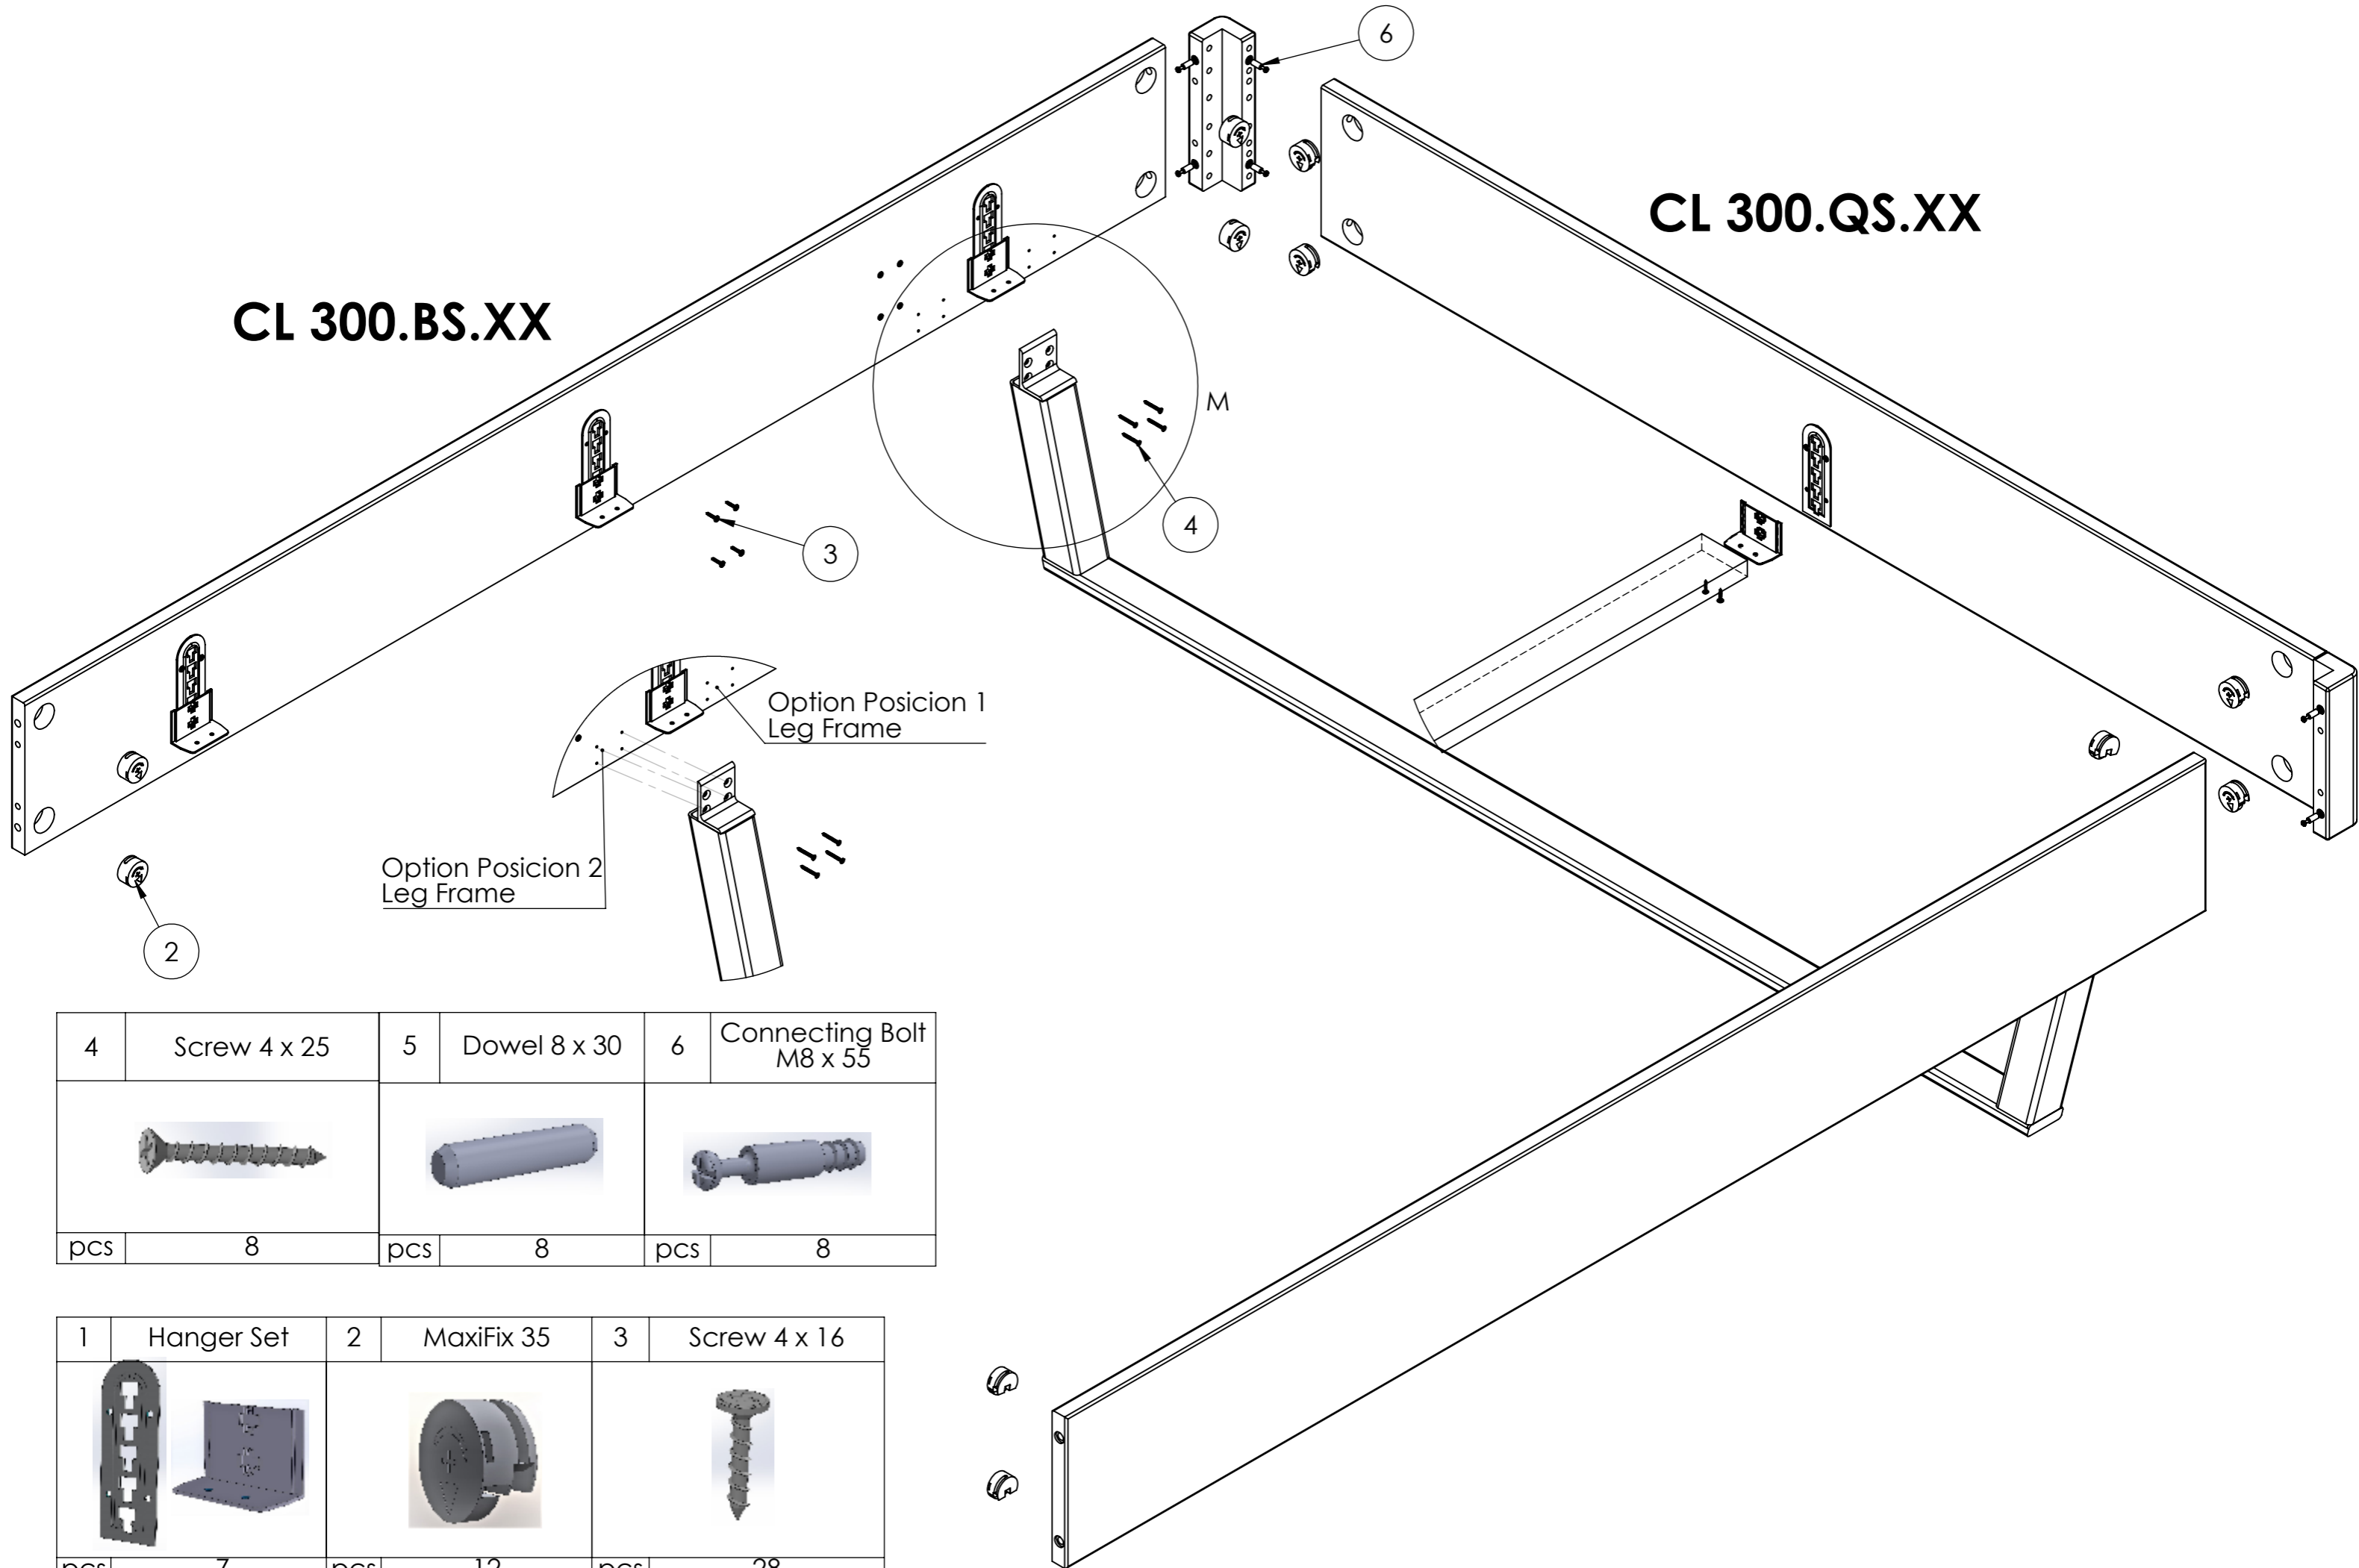

11	Hanger set	12	Luna Washer	13	Screw M6 x 70	14	Nut M6	15	Dowel $\varnothing 8$	16	Bolt M6 x 40	17	Bolt M6 70	18	Bolt M6 x 30	19	M8 x 55 Maxfix
																	
pcs	1	pcs	3	pcs	3	pcs	3	pcs	10	pcs	2	pcs	2	pcs	6	pcs	4

CL 300.KT.XX

CL 300.BS.XX

CL 300.QS.XX

4	Screw 4 x 25	5	Dowel 8 x 30	6	Connecting Bolt M8 x 55
pcs	8	pcs	8	pcs	8

1	Hanger Set	2	MaxiFix 35	3	Screw 4 x 16
pcs	7	pcs	12	pcs	28

DETAIL L
SCALE 1 : 5

CL 300

8	Square Support	9	Screw 4 x 60	10	Plastic Leg + Ext
					
pcs	1	pcs	2	pcs	1