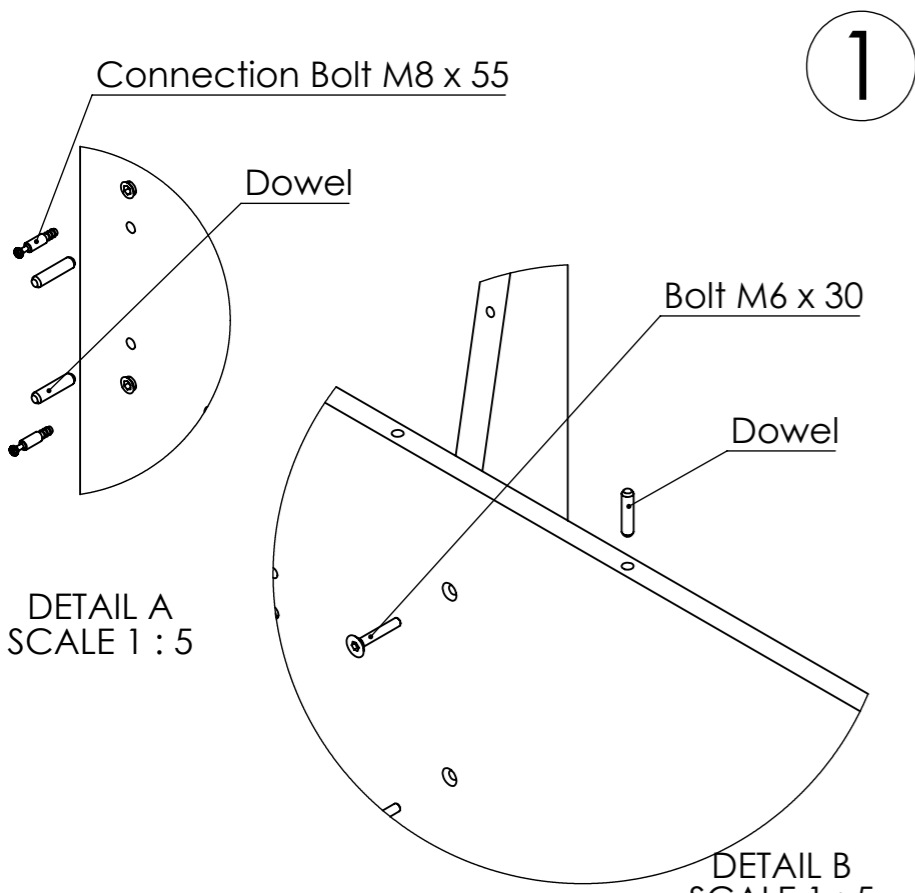

11	Hanger set	12	Luna Washer	13	Screw M6 x 70	14	Nut M6	15	Dowel $\varnothing 8$	16	Bolt M6 x 40	17	Bolt M6 70	18	Bolt M6 x 30	19	M8 x 55 Maxfix
																	
pcs	1	pcs	3	pcs	3	pcs	3	pcs	10	pcs	2	pcs	2	pcs	6	pcs	4

CL 300.KT.XX

CL 300.BS.XX

CL 300.QS.XX

4	Screw 4 x 25	5	Dowel 8 x 30	6	Connecting Bolt M8 x 55
pcs	8	pcs	8	pcs	8

1	Hanger Set	2	MaxiFix 35	3	Screw 4 x 16
pcs	7	pcs	12	pcs	28

DETAIL L
SCALE 1 : 5

CL 300

8	Square Support	9	Screw 4 x 60	10	Plastic Leg + Ext
					
pcs	1	pcs	2	pcs	1