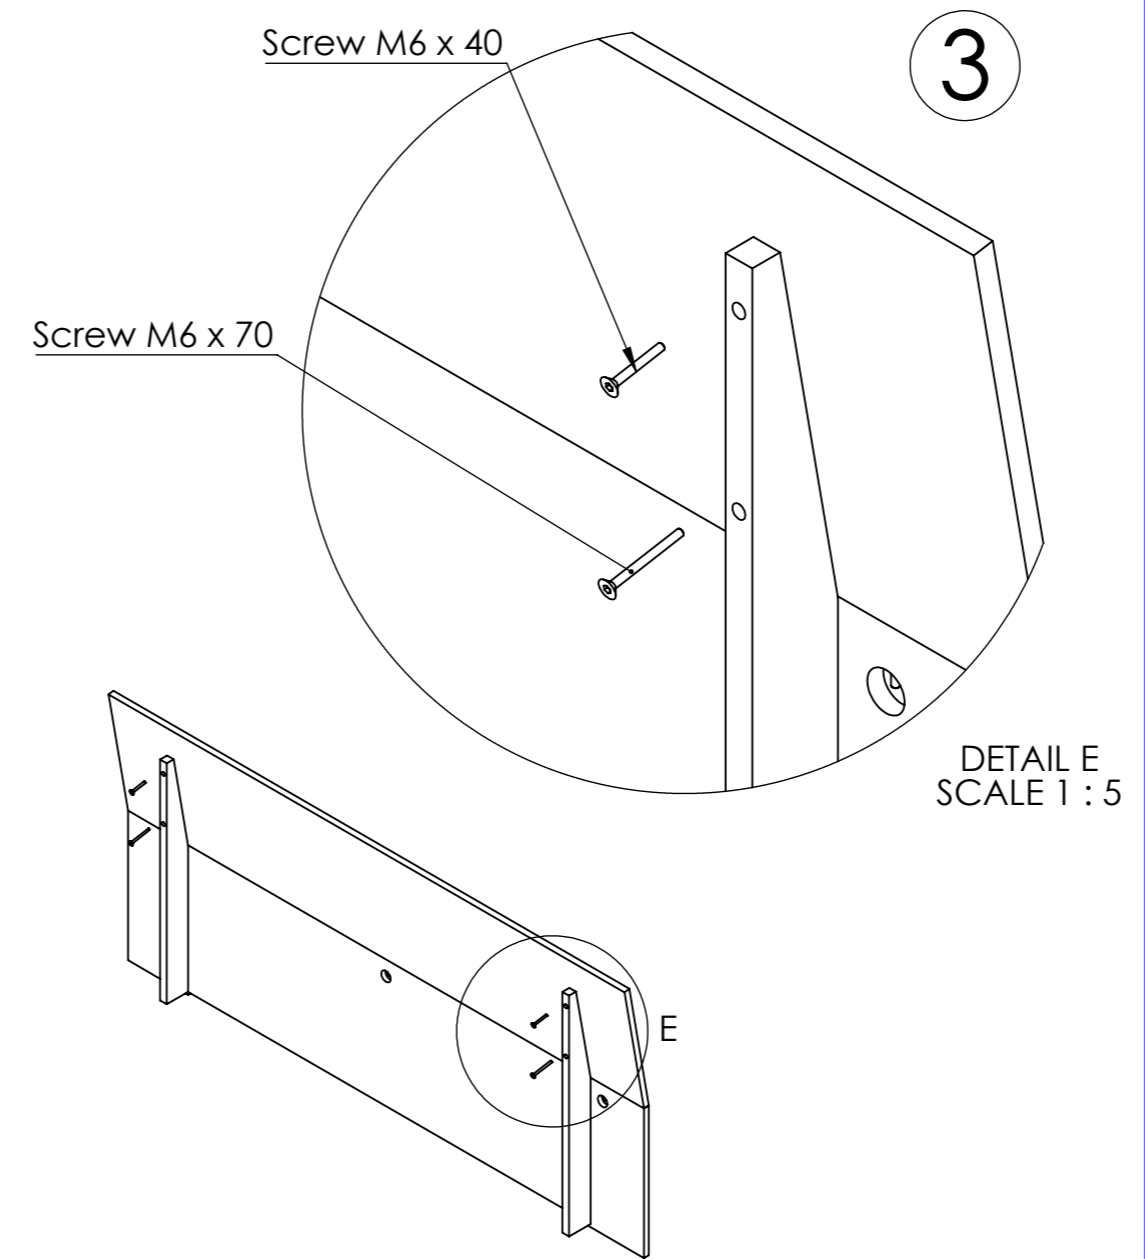

11	Hanger set	12	Luna Washer	13	Screw M6 x 70	14	Nut M6	15	Dowel $\varnothing 8$	16	Bolt M6 x 40	17	Bolt M6 70	18	Bolt M6 x 30	19	M8 x 55 Maxfix
																	
pcs	1	pcs	3	pcs	3	pcs	3	pcs	10	pcs	2	pcs	2	pcs	6	pcs	4

CL 300.KT.XX

CL 300.BS.XX

CL 300.QS.XX

4	Screw 4 x 25	5	Dowel 8 x 30	6	Connecting Bolt M8 x 55
pcs	8	pcs	8	pcs	8

1	Hanger Set	2	MaxiFix 35	3	Screw 4 x 16
pcs	7	pcs	12	pcs	28

DETAIL L
SCALE 1 : 5

CL 300

8	Square Support	9	Screw 4 x 60	10	Plastic Leg + Ext
					
pcs	1	pcs	2	pcs	1